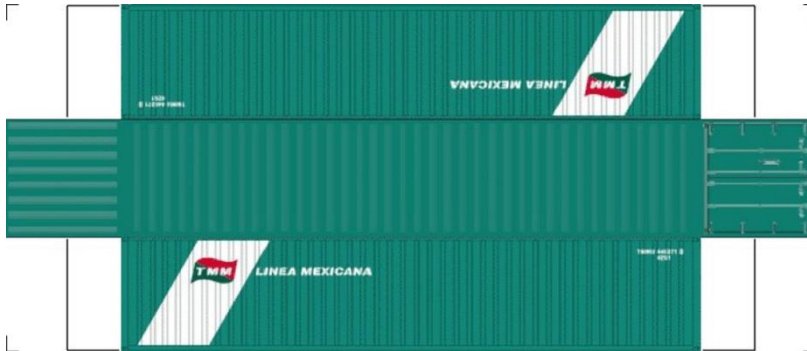

BUILD YOUR OWN (N SCALE) 40ft SHIPPING CONTAINERS

[Click to watch instructional video](#)

BUILD YOUR OWN (40ft SHIPPING CONTAINERS) N SCALE

Drawn By
www.krafttrains.com